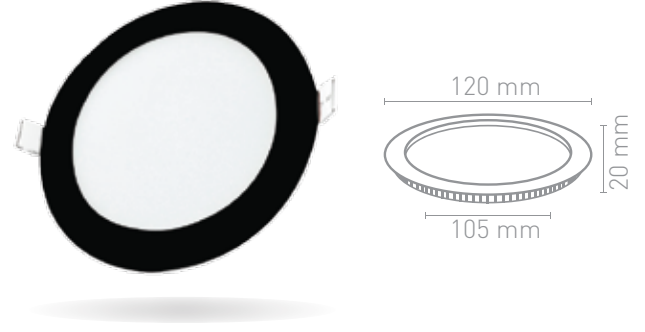

6W Yuvarlak Slim Led Panel Armatür

Circular Type Slim Led Panel Luminaire

Ürün Kodu Product Code	Giriş Voltajı Input Voltage	Renk Sıcaklığı Color Temperature	Lumen	Koli Adedi Box Quantity	Fiyat Price
VPSAYS00630	185-265V AC	3.000K	480	80	145,00₺
VPSAYS00640	185-265V AC	4.000K	480	80	145,00₺
VPSAYS00665	185-265V AC	6.500K	480	80	145,00₺