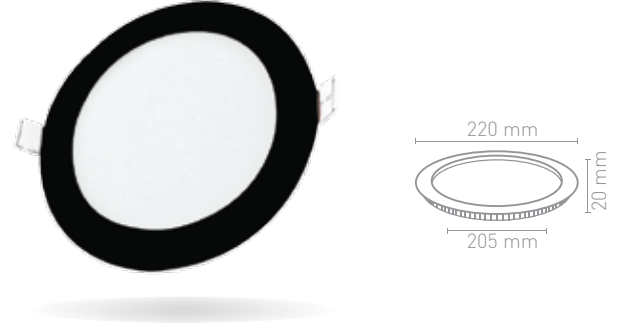

18W Yuvarlak Slim Led Panel Armatür

Circular Type Slim Led Panel Luminaire

Ürün Kodu Product Code	Giriş Voltajı Input Voltage	Renk Sıcaklığı Color Temperature	Lumen	Koli Adedi Box Quantity	Fiyat Price
VPSAYS01830	185-265V AC	3.000K	1.440	40	273,00₺
VPSAYS01840	185-265V AC	4.000K	1.440	40	273,00₺
VPSAYS01865	185-265V AC	6.500K	1.440	40	273,00₺