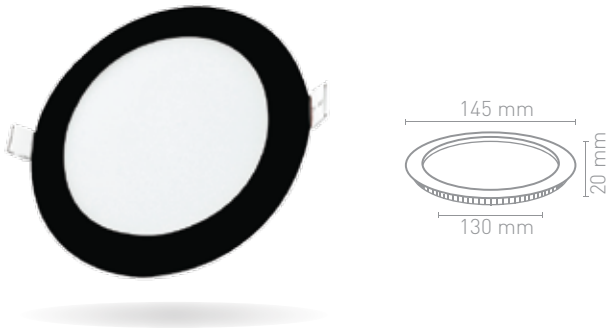

9W Yuvarlak Slim Led Panel Armatür

Circular Type Slim Led Panel Luminaire

Ürün Kodu Product Code	Giriş Voltajı Input Voltage	Renk Sıcaklığı Color Temperature	Lumen	Koli Adedi Box Quantity	Fiyat Price
VPSAYS00930	185-265V AC	3.000K	720	60	198,00₺
VPSAYS00940	185-265V AC	4.000K	720	60	198,00₺
VPSAYS00965	185-265V AC	6.500K	720	60	198,00₺