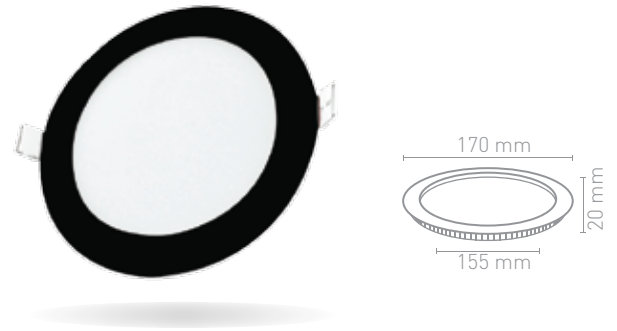

12W Yuvarlak Slim Led Panel Armatür

Circular Type Slim Led Panel Luminaire

Ürün Kodu Product Code	Giriş Voltajı Input Voltage	Renk Sıcaklığı Color Temperature	Lumen	Koli Adedi Box Quantity	Fiyat Price
VPSAYS01230	185-265V AC	3.000K	960	48	223,00₺
VPSAYS01240	185-265V AC	4.000K	960	48	223,00₺
VPSAYS01265	185-265V AC	6.500K	960	48	223,00₺