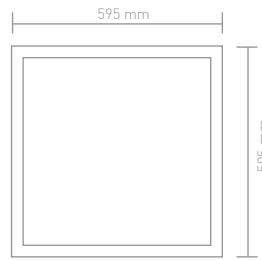

BACKLIGHT LED PANEL ARMATÜRLER

Backlight Led Panel Luminaires

VOLTEK
LED LIGHTING

SÜPER SLIM
DERİNLİK 2.5 CM

40W 60X60 Backlight Led Panel Armatür

Backlight Led Panel Luminaire

Yüksek Performans

Ürün Kodu Product Code	Kasa Rengi Body Color	Giriş Voltajı Input Voltage	Renk Sıcaklığı Color Temperature	Lumen	Koli Adedi Box Quantity	Fiyat Price
VPSAKB04030E	Beyaz/White	185-265V AC	3.000K	4.000	8	1015,00₺
VPSAKB04040E	Beyaz/White	185-265V AC	4.000K	4.000	8	1015,00₺
VPSAKB04065E	Beyaz/White	185-265V AC	6.500K	4.000	8	1015,00₺